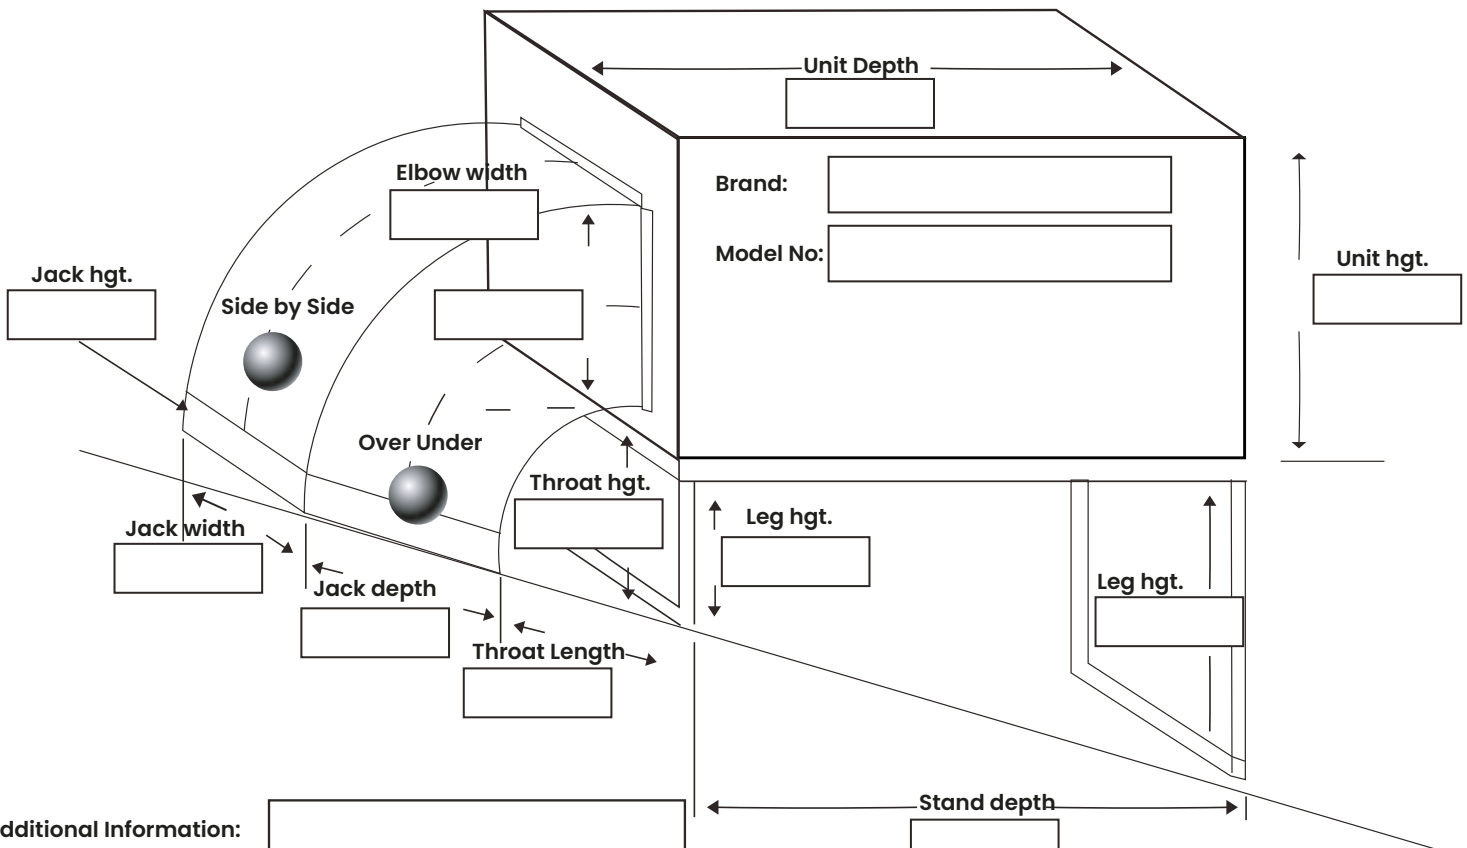

Date: []
Job No: []

Product Type(s) >> []

Additional Information: []

Current Unit Brand: []

Stand Width: []

Current Unit Problem: []

Penetrations 2" from Unit: []

Additional Information:

[]

Roof Pitch: []

Gas Location: []

Standard Crane: []